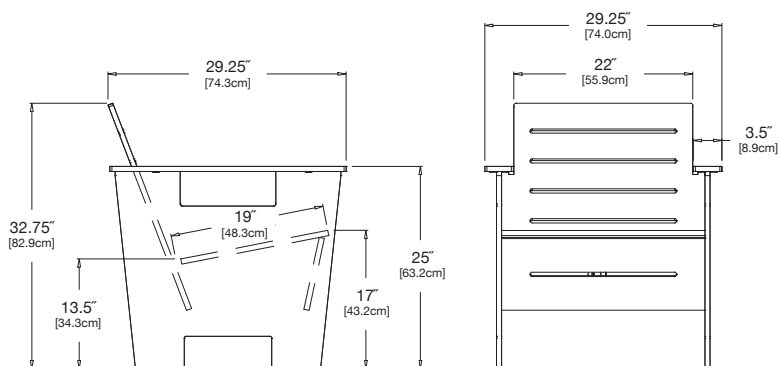

sunset: GO-L-OR

collection: go

material: HDPE

dimensions: width: 29.25" (74.0cm)
depth: 29.5" (74.3cm)
height: 32.75" (82.9cm)

weight: 60 lbs (27.2kg)

shipping dimensions: 30" x 6" x 30"

shipping weight: 67 lbs (30.4kg)

pairs well with go side table.

shipped flat packed
some assembly required