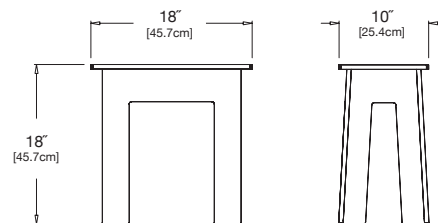

bench 18

seats 1

SKU: FA-B18-(color code)

dimensions:

width: 18" (45.7cm)
depth: 10" (25.4cm)
height: 18" (45.7cm)

weight:

47 lbs (21.3kg)

use with:

fresh air tables

shipping dimensions:

20" x 20" x 4"

shipping weight:

14 lbs (6.4kg)

bench 48

seats 2

SKU: FA-B48-(color code)

dimensions:

width: 47.5" (120.7cm)
depth: 10" (25.4cm)
height: 18" (45.7cm)

weight:

32 lbs (14.6kg)

use with:

fresh air table 65

shipping dimensions:

48" x 12" x 6"

shipping weight:

38 lbs (17.2kg)

bench 65

seats 3

SKU: FA-B65-(color code)

dimensions:

width: 65" (165.1cm)
depth: 10" (25.4cm)
height: 18" (45.7cm)

weight: