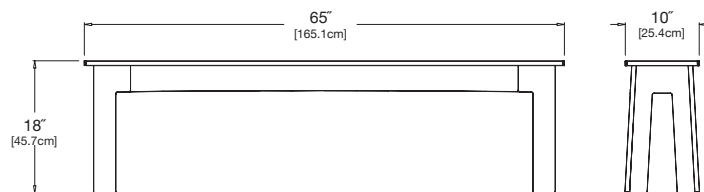

bench 18

seats 1

SKU: FA-B18-(color code)

dimensions:

width: 18" (45.7cm)
depth: 10" (25.4cm)
height: 18" (45.7cm)

weight:

47 lbs (21.3kg)

use with:

dimensions:

width: 47.5" (120.7cm)
depth: 10" (25.4cm)
height: 18" (45.7cm)

weight:

32 lbs (14.6kg)

use with:

fresh air table 65

shipping dimensions:

48" x 12" x 6"

shipping weight:

38 lbs (17.2kg)

bench 65

seats 3

SKU: FA-B65-(color code)

dimensions:

width: 65" (165.1cm)
depth: 10" (25.4cm)
height: 18" (45.7cm)

weight:

41 lbs (18.6kg)

use with:

fresh air table 78

shipping dimensions:

66" x 6" x 12"

shipping weight:

50 lbs (22.7kg)