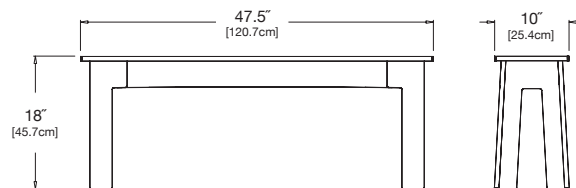

bench 18

seats 1

SKU: FA-B18-(color code)

dimensions:

width: 18" (45.7cm)
depth: 10" (25.4cm)
height: 18" (45.7cm)

weight:

47 lbs (21.3kg)

use with:

fresh air tables

shipping dimensions:

20" x 20" x 4"

shipping weight:

14 lbs (6.4kg)

bench 48

seats 2

SKU: FA-B48-(color code)

dimensions:

width: 47.5" (120.7cm)
depth: 10" (25.4cm)
height: 18" (45.7cm)

weight:

32 lbs (14.6kg)

use with:

fresh air table 65

shipping dimensions:

48" x 12" x 6"

shipping weight:

38 lbs (17.2kg)

bench 65

seats 3

SKU: FA-B65-(color code)

dimensions:

width: 65" (165.1cm)
depth: 10" (25.4cm)
height: 18" (45.7cm)

weight: