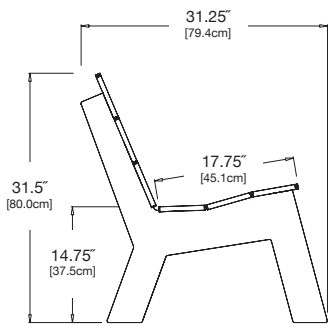

driftwood: LG-FB-DW