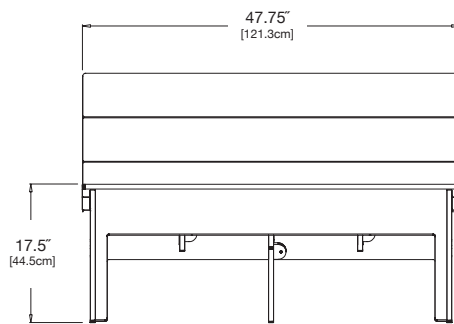

charcoal: LG-FB-CG

collection: lounge

material: HDPE

dimensions: width: 47.75" (121.3cm)
depth: 31.25" (79.4cm)
height: 31.5" (80.0cm)

weight: 75 lbs (34.0kg)

pairs well with satellite
cocktail table.

shipping dimensions: 28" x 5.5" x 49"
shipping weight: 86.5 lbs (39.2kg)

shipped flat packed
some assembly required