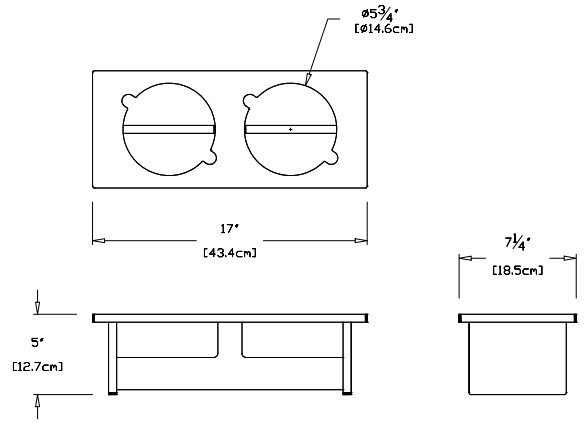

small

SKU: PT-DS-(color code)

dimensions:
width: 17" (43.4cm)
depth: 7.25" (18.5cm)
height: 5" (12.7cm)

weight:
3 lbs (1.4kg)

shipping dimensions: 18" x 8" x 6"
shipping weight: 4 lbs (1.8kg)

medium

SKU: PT-DM-(color code)

dimensions:
width: 20" (50.8cm)
depth: 8.75" (22.2cm)
height: 8" (20.2cm)

weight:
7 lbs (1.8kg)

shipping dimensions: 20" x 10" x 12"
shipping weight: 7 lbs (3.2kg)

large

SKU: PT-DL-(color code)

dimensions:
width: 23.25" (58.9cm)
depth: 10.5" (26.4cm)
height: 11" (27.9cm)

weight:
6 lbs (2.7kg)

shipping dimensions: 24" x 12" x 12"
shipping weight: 9 lbs (4.1kg)