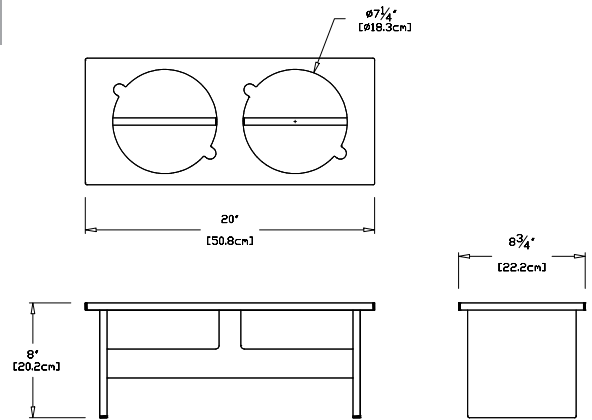

small

SKU: PT-DS-(color code)

dimensions:
width: 17" (43.4cm)
depth: 7.25" (18.5cm)
height: 5" (12.7cm)

weight:
3 lbs (1.4kg)

shipping dimensions: 18" x 8" x 6"
shipping weight: 4 lbs (1.8kg)

medium

SKU: PT-DM-(color code)

dimensions:
width: 20" (50.8cm)
depth: 8.75" (22.2cm)
height: 8" (20.2cm)

weight:
7 lbs (1.8kg)

shipping dimensions: 20" x 10" x 12"
shipping weight: 7 lbs (3.2kg)

large

SKU: PT-DL-(color code)

dimensions:
width: 23.25" (58.9cm)
depth: 10.5" (26.4cm)
height: 11" (27.9cm)

weight:
6 lbs (2.7kg)

shipping dimensions: 24" x 12" x 12"
shipping weight: 9 lbs (4.1kg)