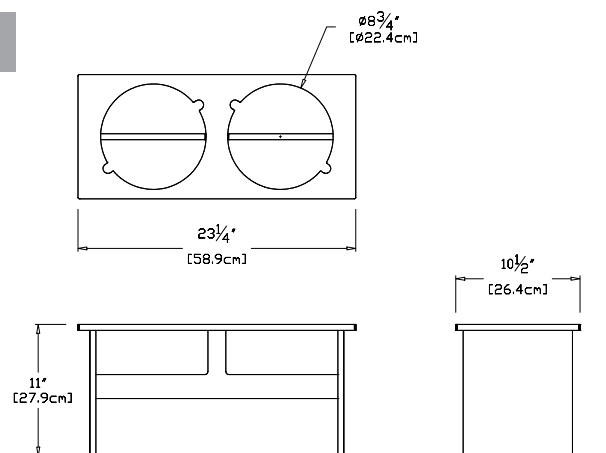

small

SKU: PT-DS-(color code)

dimensions:
width: 17" (43.4cm)
depth: 7.25" (18.5cm)
height: 5" (12.7cm)

weight:
3 lbs (1.4kg)

shipping dimensions: 18" x 8" x 6"
shipping weight: 4 lbs (1.8kg)

medium

SKU: PT-DM-(color code)

dimensions:
width: 20" (50.8cm)
depth: 8.75" (22.2cm)
height: 8" (20.2cm)

weight:
7 lbs (1.8kg)

shipping dimensions: 20" x 10" x 12"
shipping weight: 7 lbs (3.2kg)

large

SKU: PT-DL-(color code)

dimensions:
width: 23.25" (58.9cm)
depth: 10.5" (26.4cm)
height: 11" (27.9cm)

weight:
6 lbs (2.7kg)

shipping dimensions: 24" x 12" x 12"
shipping weight: 9 lbs (4.1kg)