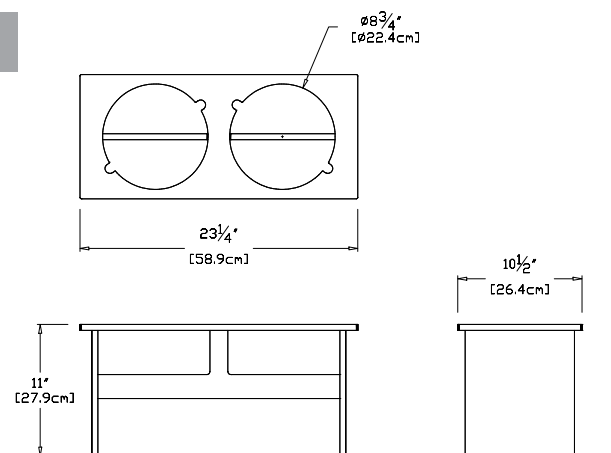

## small

**SKU:** PT-DS-(color code)

**dimensions:**

width: 17" (43.4cm)  
depth: 7.25" (18.5cm)  
height: 5" (12.7cm)

**weight:**

3 lbs (1.4kg)

**24**  
reclaimed  
milk jugs

**shipping dimensions:** 18" x 8" x 6"  
**shipping weight:** 4 lbs (1.8kg)

## medium

**SKU:** PT-DM-(color code)

**dimensions:**

width: 20" (50.8cm)  
depth: 8.75" (22.2cm)  
height: 8" (20.2cm)

**weight:**

7 lbs (1.8kg)

**56**  
reclaimed  
milk jugs

**shipping dimensions:** 20" x 10" x 12"  
**shipping weight:** 7 lbs (3.2kg)

## large

**SKU:** PT-DL-(color code)

**dimensions:**

width: 23.25" (58.9cm)  
depth: 10.5" (26.4cm)  
height: 11" (27.9cm)

**weight:**

6 lbs (2.7kg)

**48**  
reclaimed  
milk jugs

**shipping dimensions:** 24" x 12" x 12"  
**shipping weight:** 9 lbs (4.1kg)