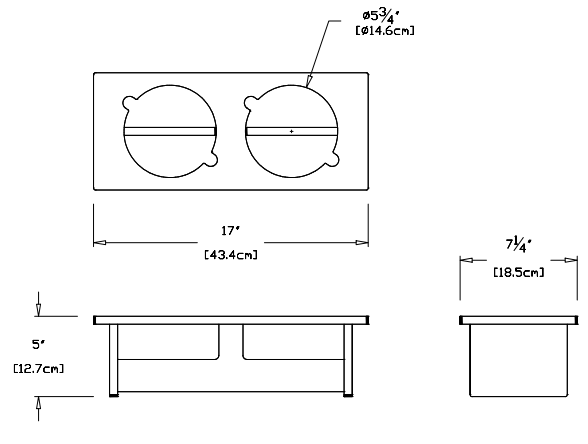

## small

**SKU:** PT-DS-(color code)

**dimensions:**

width: 17" (43.4cm)  
depth: 7.25" (18.5cm)  
height: 5" (12.7cm)

**weight:**

3 lbs (1.4kg)

**24**  
reclaimed  
milk jugs

**shipping dimensions:** 18" x 8" x 6"  
**shipping weight:** 4 lbs (1.8kg)

## medium

**SKU:** PT-DM-(color code)

**dimensions:**

width: 20" (50.8cm)  
depth: 8.75" (22.2cm)  
height: 8" (20.2cm)

**weight:**

7 lbs (1.8kg)

**56**  
reclaimed  
milk jugs

**shipping dimensions:** 20" x 10" x 12"  
**shipping weight:** 7 lbs (3.2kg)

## large

**SKU:** PT-DL-(color code)

**dimensions:**

width: 23.25" (58.9cm)  
depth: 10.5" (26.4cm)  
height: 11" (27.9cm)

**weight:**

6 lbs (2.7kg)

**48**  
reclaimed  
milk jugs

**shipping dimensions:** 24" x 12" x 12"  
**shipping weight:** 9 lbs (4.1kg)