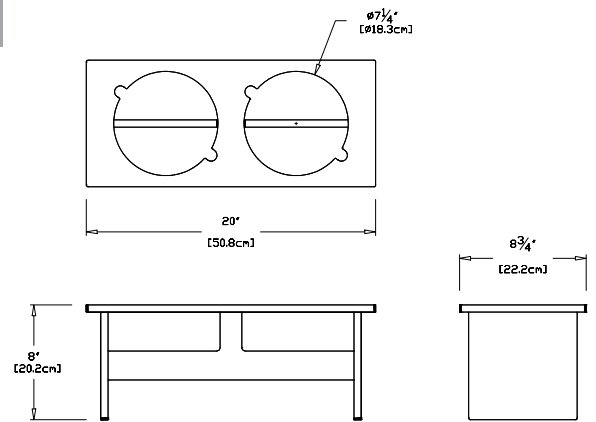

## small

**SKU:** PT-DS-(color code)

**dimensions:**

width: 17" (43.4cm)  
depth: 7.25" (18.5cm)  
height: 5" (12.7cm)

**weight:**

3 lbs (1.4kg)

**24**  
reclaimed  
milk jugs

**shipping dimensions:** 18" x 8" x 6"  
**shipping weight:** 4 lbs (1.8kg)

## medium

**SKU:** PT-DM-(color code)

**dimensions:**

width: 20" (50.8cm)  
depth: 8.75" (22.2cm)  
height: 8" (20.2cm)

**weight:**

7 lbs (1.8kg)

**56**  
reclaimed  
milk jugs

**shipping dimensions:** 20" x 10" x 12"  
**shipping weight:** 7 lbs (3.2kg)

## large

**SKU:** PT-DL-(color code)

**dimensions:**

width: 23.25" (58.9cm)  
depth: 10.5" (26.4cm)  
height: 11" (27.9cm)

**weight:**

6 lbs (2.7kg)

**48**  
reclaimed  
milk jugs

**shipping dimensions:** 24" x 12" x 12"  
**shipping weight:** 9 lbs (4.1kg)