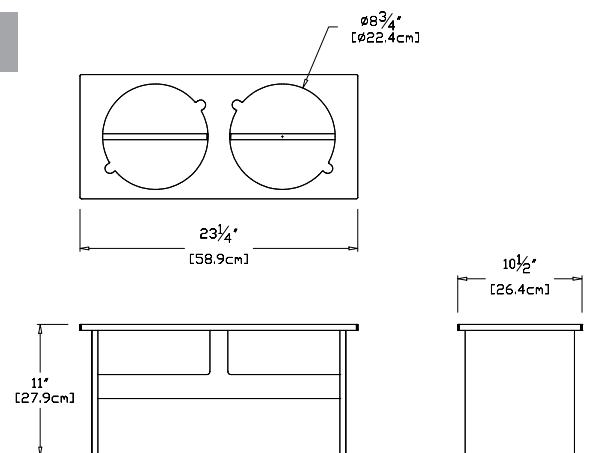

## small

**SKU:** PT-DS-(color code)

**dimensions:**  
width: 17" (43.4cm)  
depth: 7.25" (18.5cm)  
height: 5" (12.7cm)

**weight:**  
3 lbs (1.4kg)

 **24**  
reclaimed  
milk jugs

**shipping dimensions:** 18" x 8" x 6"  
**shipping weight:** 4 lbs (1.8kg)

## medium

**SKU:** PT-DM-(color code)

**dimensions:**  
width: 20" (50.8cm)  
depth: 8.75" (22.2cm)  
height: 8" (20.2cm)

**weight:**  
7 lbs (1.8kg)

 **56**  
reclaimed  
milk jugs

**shipping dimensions:** 20" x 10" x 12"  
**shipping weight:** 7 lbs (3.2kg)

## large

**SKU:** PT-DL-(color code)

**dimensions:**  
width: 23.25" (58.9cm)  
depth: 10.5" (26.4cm)  
height: 11" (27.9cm)

**weight:**  
6 lbs (2.7kg)

 **48**  
reclaimed  
milk jugs

**shipping dimensions:** 24" x 12" x 12"  
**shipping weight:** 9 lbs (4.1kg)