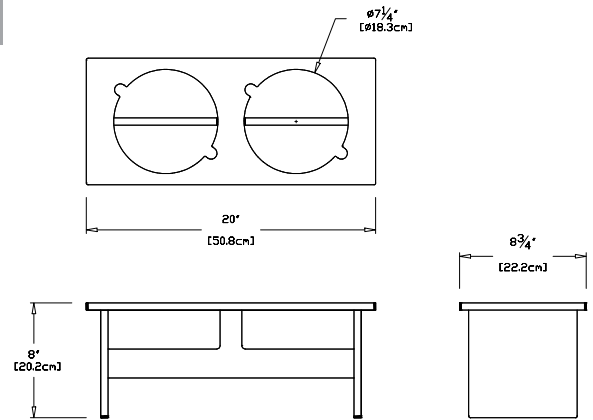

## small

**SKU:** PT-DS-(color code)

**dimensions:**  
width: 17" (43.4cm)  
depth: 7.25" (18.5cm)  
height: 5" (12.7cm)

**weight:**  
3 lbs (1.4kg)

 **24**  
reclaimed  
milk jugs

**shipping dimensions:** 18" x 8" x 6"  
**shipping weight:** 4 lbs (1.8kg)

## medium

**SKU:** PT-DM-(color code)

**dimensions:**  
width: 20" (50.8cm)  
depth: 8.75" (22.2cm)  
height: 8" (20.2cm)

**weight:**  
7 lbs (1.8kg)

 **56**  
reclaimed  
milk jugs

**shipping dimensions:** 20" x 10" x 12"  
**shipping weight:** 7 lbs (3.2kg)

## large

**SKU:** PT-DL-(color code)

**dimensions:**  
width: 23.25" (58.9cm)  
depth: 10.5" (26.4cm)  
height: 11" (27.9cm)

**weight:**  
6 lbs (2.7kg)

 **48**  
reclaimed  
milk jugs

**shipping dimensions:** 24" x 12" x 12"  
**shipping weight:** 9 lbs (4.1kg)