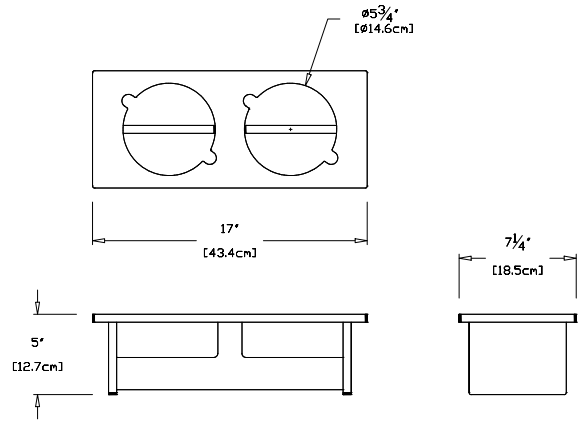

## small

**SKU:** PT-DS-(color code)

**dimensions:**  
width: 17" (43.4cm)  
depth: 7.25" (18.5cm)  
height: 5" (12.7cm)

**weight:**  
3 lbs (1.4kg)

 **24**  
reclaimed  
milk jugs

**shipping dimensions:** 18" x 8" x 6"  
**shipping weight:** 4 lbs (1.8kg)

## medium

**SKU:** PT-DM-(color code)

**dimensions:**  
width: 20" (50.8cm)  
depth: 8.75" (22.2cm)  
height: 8" (20.2cm)

**weight:**  
7 lbs (1.8kg)

 **56**  
reclaimed  
milk jugs

**shipping dimensions:** 20" x 10" x 12"  
**shipping weight:** 7 lbs (3.2kg)

## large

**SKU:** PT-DL-(color code)

**dimensions:**  
width: 23.25" (58.9cm)  
depth: 10.5" (26.4cm)  
height: 11" (27.9cm)

**weight:**  
6 lbs (2.7kg)

 **48**  
reclaimed  
milk jugs

**shipping dimensions:** 24" x 12" x 12"  
**shipping weight:** 9 lbs (4.1kg)