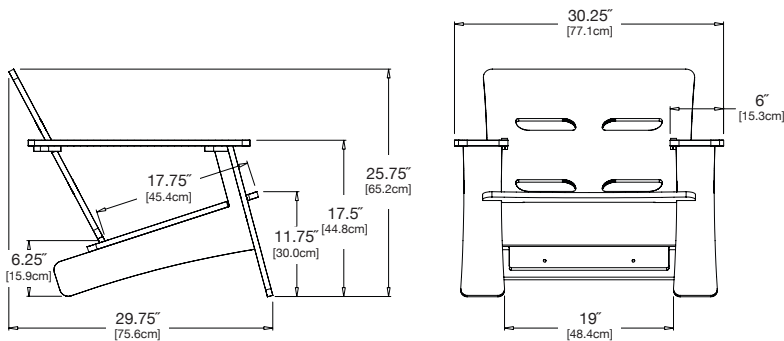

charcoal: LG-CC-CG

black: LG-CC-BL

cloud: LG-CC-CW

leaf: LG-CC-LG

apple red: LG-CC-AR

driftwood: LG-CC-DW

navy blue: LG-CC-NB

collection: lounge
material: HDPE
dimensions: width: 30.25" (77.1cm)
 depth: 29.75" (75.6cm)
 height: 25.75" (65.2cm)
weight: 41 lbs (18.6kg)

pairs well with satellite table (square 26").

shipped flat packed
 some assembly required

sky: LG-CC-SB

sunset: LG-CC-OR