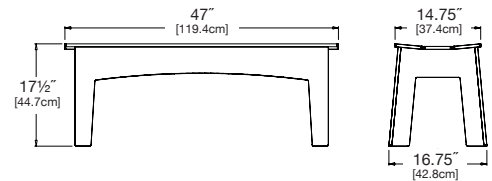

bench 22

SKU: AL-B22-(color code)

dimensions:
width: 22" (55.9cm)
depth: 16.75" (42.8cm)
height: 17.5" (44.7cm)

weight:
17 lbs (7.7kg)

use with:
any table to seat one

shipping dimensions: 24" x 18" x 4"
shipping weight: 20 lbs (9.1kg)

bench 47

SKU: AL-B47-(color code)

dimensions:
width: 47" (119.4cm)
depth: 16.75" (42.8cm)
height: 17.5" (44.7cm)

weight:
36 lbs (16.3kg)

use with:
table 62 to seat two

shipping dimensions: 48" x 18" x 4"
shipping weight: 41 lbs (18.6kg)

bench 58

SKU: AL-B58-(color code)

dimensions:
width: 58" (147.3cm)
depth: 16.75" (42.8cm)
height: 17.5" (44.7cm)

weight:
46 lbs (20.8kg)

use with:
table 72 to seat three

shipping dimensions: 58" x 18" x 4"
shipping weight: 46 lbs (20.9kg)

bench 68

SKU: AL-B68-(color code)

dimensions:
width: 68" (172.7cm)
depth: 14.75" (37.4cm)
height: 17.75" (45.0cm)

weight:
50 lbs (22.7kg)

use with:
table 82 to seat four

shipping dimensions: 70" x 4" x 18"
shipping weight: 68 lbs (26.3kg)