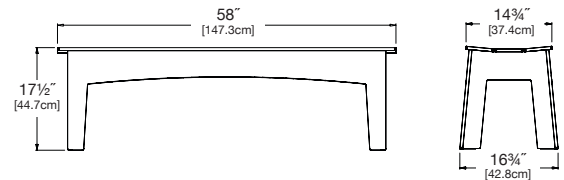

bench 22

SKU: AL-B22-(color code)

dimensions:
width: 22" (55.9cm)
depth: 16.75" (42.8cm)
height: 17.5" (44.7cm)

weight:
17 lbs (7.7kg)

use with:
any table to seat one

shipping dimensions: 24" x 18" x 4"
shipping weight: 20 lbs (9.1kg)

bench 47

SKU: AL-B47-(color code)

dimensions:
width: 47" (119.4cm)
depth: 16.75" (42.8cm)
height: 17.5" (44.7cm)

weight:
36 lbs (16.3kg)

use with:
table 62 to seat two

shipping dimensions: 48" x 18" x 4"
shipping weight: 41 lbs (18.6kg)

bench 58

SKU: AL-B58-(color code)

dimensions:
width: 58" (147.3cm)
depth: 16.75" (42.8cm)
height: 17.5" (44.7cm)

weight:
46 lbs (20.8kg)

use with:
table 72 to seat three

shipping dimensions: 58" x 18" x 4"
shipping weight: 46 lbs (20.9kg)

bench 68

SKU: AL-B68-(color code)

dimensions:
width: 68" (172.7cm)
depth: 14.75" (37.4cm)
height: 17.75" (45.0cm)

weight:
50 lbs (22.7kg)

use with:
table 82 to seat four

shipping dimensions: 70" x 4" x 18"
shipping weight: 68 lbs (26.3kg)