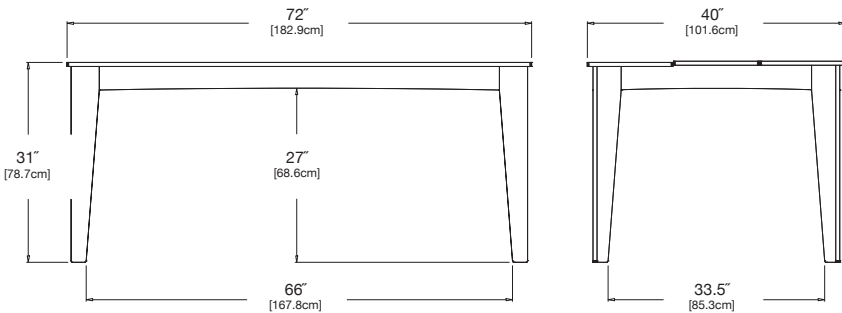

collection: alfresco material: HDPE dimensions: width: 72" (182.9cm) depth: 40" (101.6cm) height: 31" (78.7cm) weight: 110 lbs (49.9kg)	pairs well with alfresco collection.
shipping dimensions: pallet shipping weight: 121 lbs (54.9kg)	shipped knocked down some assembly required