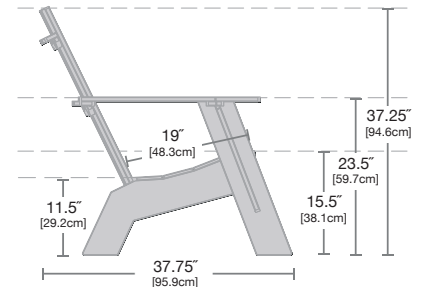

compact

curve compact

SKU: AD-4SCC-(color code)

flat compact

SKU: AD-4SFC-(color code)

dimensions:

width: 28.5" (72.4cm)
 depth: 34.75" (88.1cm)
 height: 33.25" (84.2cm)
 seat depth: 17.75" (45.1cm)

weight:

curve tall

SKU: AD-4SCT-(color code)

flat tall

SKU: AD-4SFT-(color code)

dimensions:

width: 30" (76.2cm)
 depth: 37.75" (94.3cm)
 height: 37.25" (94.1cm)
 seat depth: 19" (48.1cm)

weight:

49 lbs (22.2kg)

use with:

4 slat tall ottoman

shipping dimensions:

30" x 6" x 30"

rocker

curve rocker

SKU: AD-4SCR-(color code)

flat rocker

SKU: AD-4SFR-(color code)

dimensions:

width: 30" (76.2cm)
 depth: 36" (91.1cm)
 height: 37" (93.7cm)
 seat depth: 19" (48.1cm)

weight:

52 lbs (23.6kg)

use with:

adirondack side table

shipping dimensions: