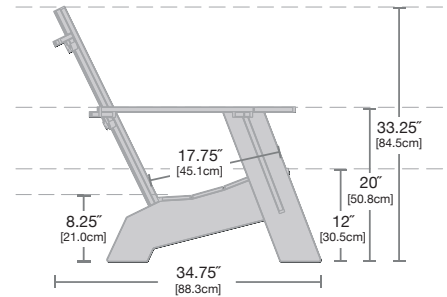

compact

curve compact

SKU: AD-4SCC-(color code)

flat compact

SKU: AD-4SFC-(color code)

dimensions:

width: 28.5" (72.4cm)
 depth: 34.75" (88.1cm)
 height: 33.25" (84.2cm)
 seat depth: 17.75" (45.1cm)

weight:

39 lbs (17.7kg)

use with:

compact ottoman

shipping dimensions:

30" x 6" x 30"

shipping weight:

53 lbs (24.0kg)

tall

curve tall

SKU: AD-4SCT-(color code)

flat tall

SKU: AD-4SFT-(color code)

dimensions:

width: 30" (76.2cm)
 depth: 37.75" (94.3cm)
 height: 37.25" (94.1cm)
 seat depth: 19" (48.1cm)

weight:

49 lbs (22.2kg)

SKU: AD-4SFR-(color code)

dimensions:

width: 30" (76.2cm)
 depth: 36" (91.1cm)
 height: 37" (93.7cm)
 seat depth: 19" (48.1cm)

weight:

52 lbs (23.6kg)

use with:

adirondack side table

shipping dimensions: