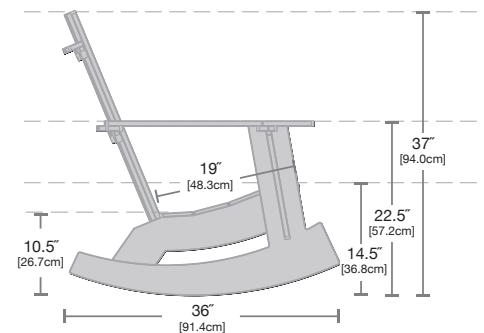

compact

curve compact

SKU: AD-4SCC-(color code)

flat compact

SKU: AD-4SFC-(color code)

dimensions:

width: 28.5" (72.4cm)
 depth: 34.75" (88.1cm)
 height: 33.25" (84.2cm)
 seat depth: 17.75" (45.1cm)

weight:

curve tall

SKU: AD-4SCT-(color code)

flat tall

SKU: AD-4SFT-(color code)

dimensions:

width: 30" (76.2cm)
 depth: 37.75" (94.3cm)
 height: 37.25" (94.1cm)
 seat depth: 19" (48.1cm)

weight:

49 lbs (22.2kg)

use with:

4 slat tall ottoman

shipping dimensions:

30" x 6" x 30"

rocker

curve rocker

SKU: AD-4SCR-(color code)

flat rocker

SKU: AD-4SFR-(color code)

dimensions:

width: 30" (76.2cm)
 depth: 36" (91.1cm)
 height: 37" (93.7cm)
 seat depth: 19" (48.1cm)

weight:

52 lbs (23.6kg)

use with:

adirondack side table

shipping dimensions: