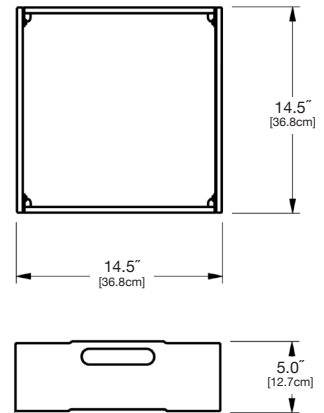

lid

SKU: ALC-TLID15-(color code)

dimensions:

width: 14.5" (36.8cm)
depth: 14.5" (36.8cm)
height: 0.5" (1.3cm)

weight:

3.5 lbs (1.6kg)

use with:

a la carte collection

shipping dimensions: 16.5" x 16.5" x 2"
shipping weight: 4.5 lbs (2.0kg)

tray

SKU: ALC-TRY15-(color code)

dimensions:

width: 14.5" (36.8cm)
depth: 14.5" (36.8cm)
height: 5.0" (12.7cm)

weight:

8 lbs (3.6kg)

use with:

a la carte collection

shipping dimensions: 16.5" x 16.5" x 2"
shipping weight: 9 lbs (4.1kg)

box

SKU: ALC-BOX15-(color code)

dimensions:

width: 14.5" (36.8cm)
depth: 14.5" (36.8cm)
height: 5.5" (14.0cm)

weight:

11.5 lbs (5.2kg)

use with:

a la carte collection

shipping dimensions: 16.5 x 16.5" x 2"
shipping weight: 12 lbs (5.4kg)