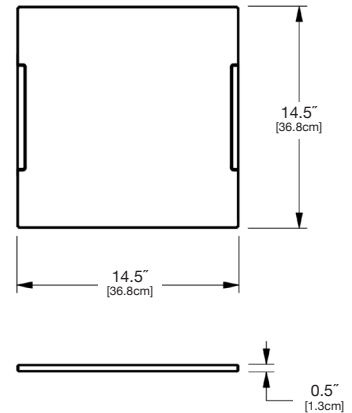

lid

SKU: ALC-TLID15-(color code)

dimensions:

width: 14.5" (36.8cm)
depth: 14.5" (36.8cm)
height: 0.5" (1.3cm)

weight:

3.5 lbs (1.6kg)

use with:

a la carte collection

shipping dimensions: 16.5" x 16.5" x 2"
shipping weight: 4.5 lbs (2.0kg)

tray

SKU: ALC-TRY15-(color code)

dimensions:

width: 14.5" (36.8cm)
depth: 14.5" (36.8cm)
height: 5.0" (12.7cm)

weight:

8 lbs (3.6kg)

use with:

a la carte collection

shipping dimensions: 16.5" x 16.5" x 2"
shipping weight: 9 lbs (4.1kg)

box

SKU: ALC-BOX15-(color code)

dimensions:

width: 14.5" (36.8cm)
depth: 14.5" (36.8cm)
height: 5.5" (14.0cm)

weight:

11.5 lbs (5.2kg)

use with:

a la carte collection

shipping dimensions: 16.5 x 16.5" x 2"
shipping weight: 12 lbs (5.4kg)