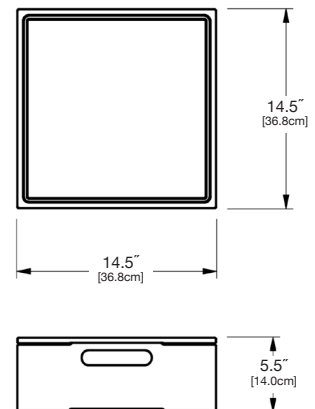

lid

SKU: ALC-TLID15-(color code)

dimensions:

width: 14.5" (36.8cm)
depth: 14.5" (36.8cm)
height: 0.5" (1.3cm)

weight:

3.5 lbs (1.6kg)

use with:

a la carte collection

shipping dimensions: 16.5" x 16.5" x 2"
shipping weight: 4.5 lbs (2.0kg)

tray

SKU: ALC-TRY15-(color code)

dimensions:

width: 14.5" (36.8cm)
depth: 14.5" (36.8cm)
height: 5.0" (12.7cm)

weight:

8 lbs (3.6kg)

use with:

a la carte collection

shipping dimensions: 16.5" x 16.5" x 2"
shipping weight: 9 lbs (4.1kg)

box

SKU: ALC-BOX15-(color code)

dimensions:

width: 14.5" (36.8cm)
depth: 14.5" (36.8cm)
height: 5.5" (14.0cm)

weight:

11.5 lbs (5.2kg)

use with:

a la carte collection

shipping dimensions: 16.5 x 16.5" x 2"
shipping weight: 12 lbs (5.4kg)